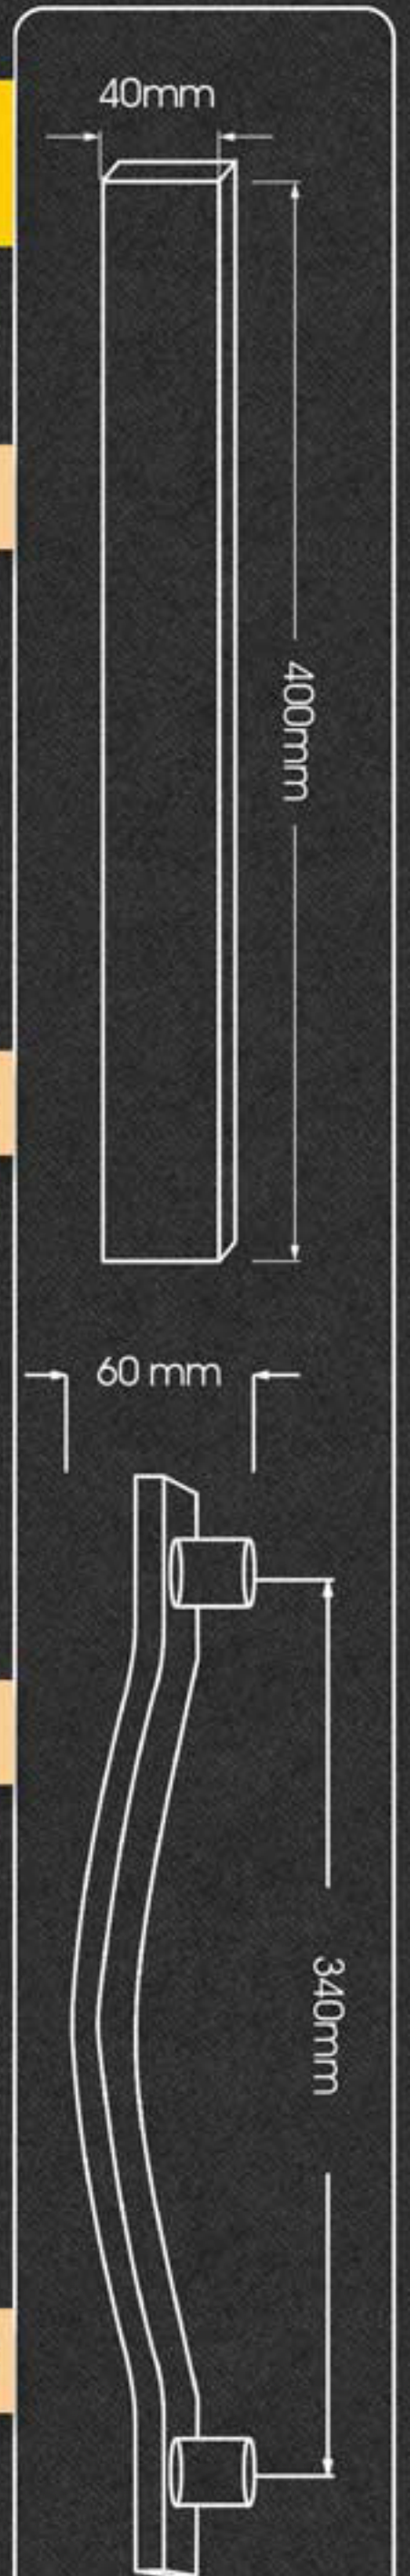

Model: Chrome

Model: Olive

Model: Copper