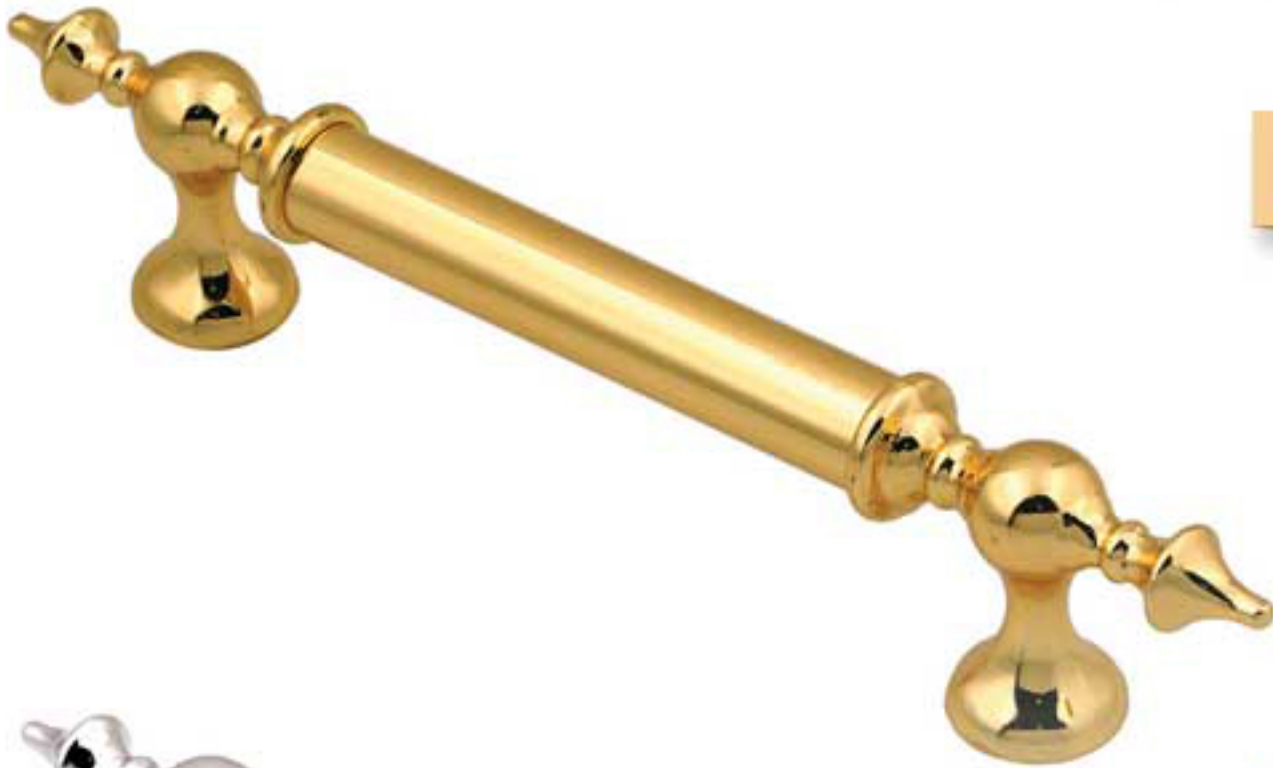

## Brilliant

Model: Chrome

Model: Gold

Model: Black

60 mm

160 mm

Code : S 1001

# Conical Handle

Model: Gold

Model: Chrome

Model: Olive

Model: Wood

Code : S 1002

Cylindrical Handle

Model: Gold

Model: Chrome

Model: Olive

Model: Wood

Code : S 1003

**Osmany** Handles

Model: Gold

Model: Chrome

Model: Olive

# Classic Handles

Model: Gold

Model: Chrome

Model: Olive

Model: Copper

Code : S 1005

**Avin** Handles

Model: Gold