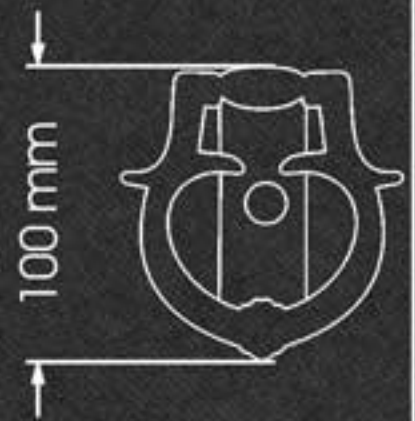

Code : D 1004

OSMANY knocker

Model: Gold

Model:chrome

Model:Olive